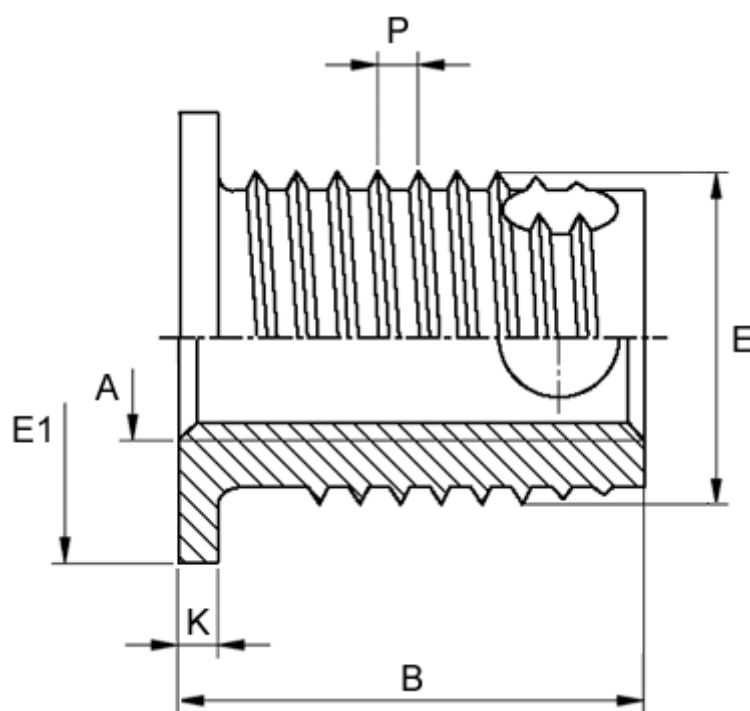

Article number: 12307100060800  
Description: KLEE-coil 307 100 060.800  
M6 Brass

## Measures

|                           |                   |
|---------------------------|-------------------|
| Female thread A           | = M6              |
| Flange diameter E1        | = 13              |
| Flange height             | = 1.5             |
| Length B                  | = 9.5             |
| Male thread E             | = 10              |
| Min hole depth blind hole | = 10              |
| Thread pitch P            | = 1.25            |
| Type                      | = 307 100 060 ... |